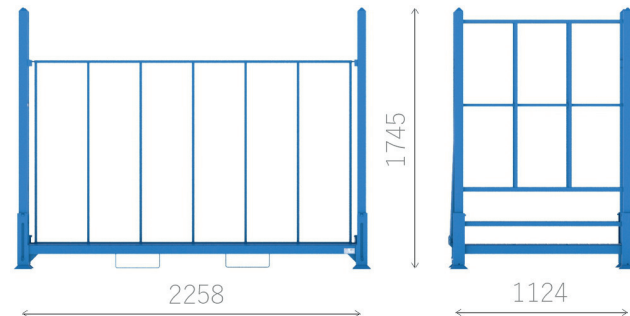

PALLET UPT

TECHNICAL DATA:

Dimensions	2398x1264x1745mm
Load capacity	1000kg
Stackability : open / close	4 / 20
Surface finish	powder coating

CHARACTERISTICS:

- universality
- enable quick and easy opening and folding, carrying, lifting, lowering and stacking
- can be used to create an effective storage system to maximize its volume