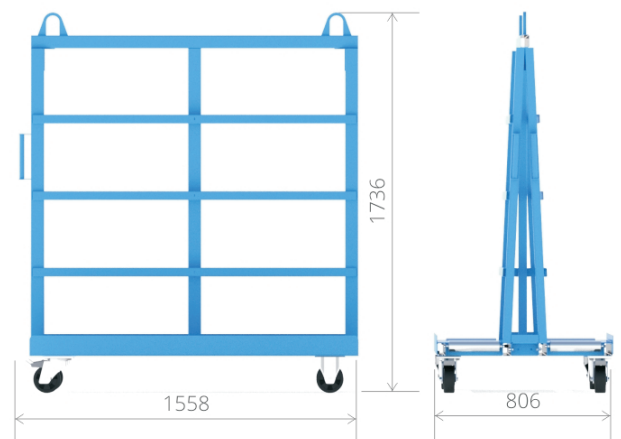

Transport trolley

TECHNICAL DATA:

Dimensions 1558x806x1736mm

Load capacity 1000 kg

Surface finish powder coating

*other dimensions on request

**other colours on request

FEATURES:

- transport trolley designed for formats like metal sheets, plates, glass for transport in vertical position
- equipped with a roller for easier movement in both directions
- equipped with a wheel with brake
- compatible with transport trolley for formats