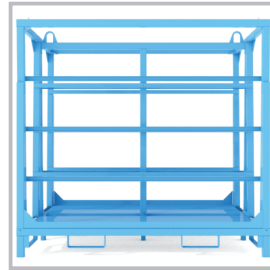

## Storage rack

### TECHNICAL DATA:

Dimensions	2010x1200x1910mm
Load capacity	1000 kg
Surface finish	powder coating RAL 5012
*other dimensions on request	**other colours on request

### FEATURES:

- designed for formats like metal sheets, plates, glass stored in vertical position
- enables storage and transport
- equipped with a roller for easier movement in both directions
- compatible with transport trolley for formats