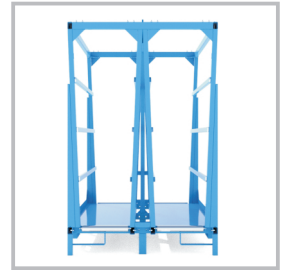

### TECHNICAL DATA:

Dimensions	2010x1200x1910mm
Load capacity	1000 kg
Surface finish	powder coating RAL 5012
*other dimensions on request	**other colours on request

### FEATURES:

- designed for formats like metal sheets, plates, glass stored in vertical position
- enables storage and transport
- equipped with a roller for easier movement in both directions
- compatible with transport trolley for formats