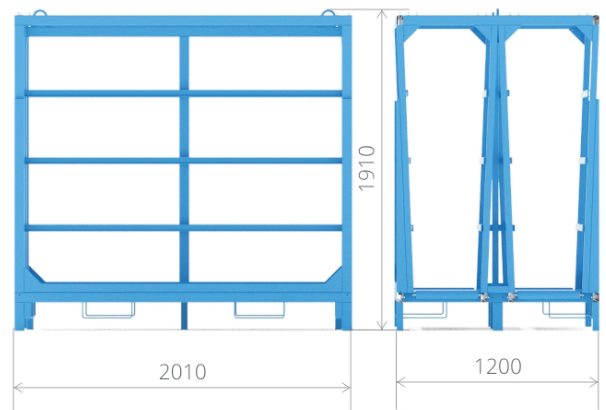

## Storage rack

### TECHNICAL DATA:

Dimensions	2010x1200x1910mm
Load capacity	1000 kg
Surface finish	powder coating RAL 5012
*other dimensions on request	**other colours on request

### FEATURES:

- designed for formats like metal sheets, plates, glass stored in vertical position
- enables storage and transport
- equipped with a roller for easier movement in both directions
- compatible with transport trolley for formats