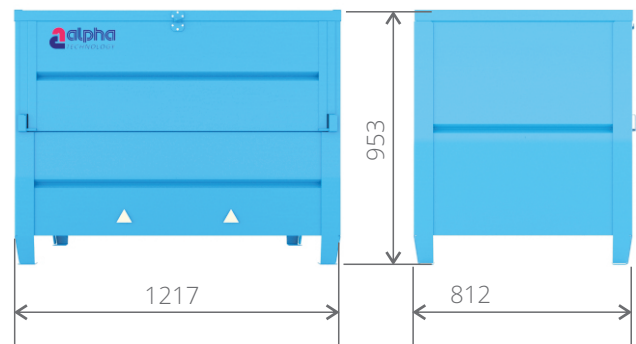

CONTAINER LID 750

TECHNICAL DATA:

Dimensions	1200x800x800mm
Load capacity	1000kg
Capacity	768 l
Surface finish	powder coated

**other colours on request

CHARACTERISTICS:

- opening front flap and top lid
- mechanism with a rod holding the opening top lid
- not suitable for stacking