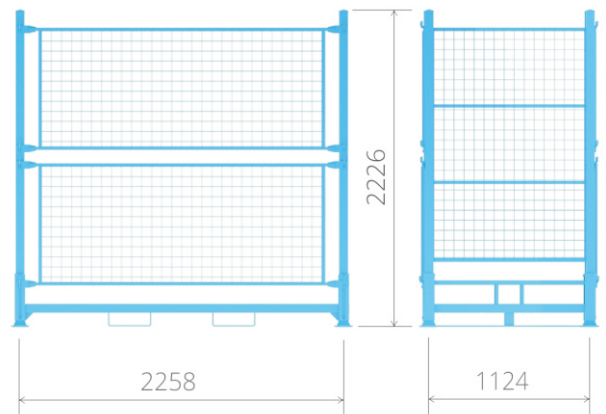

PALLET UP 8

TECHNICAL DATA:

Dimensions	2398x1264x2226mm
Load capacity	1000kg
Stackability : open / close	4 / 20
Surface finish	powder coating RAL 5012

*other colours on request

CHARACTERISTICS:

- stillage and/or transport pallet for passenger tyres
- compatible with the various tyre pallet systems
- optimal use of the storage capacity
- bottom: perforated steel sheet or wire mesh