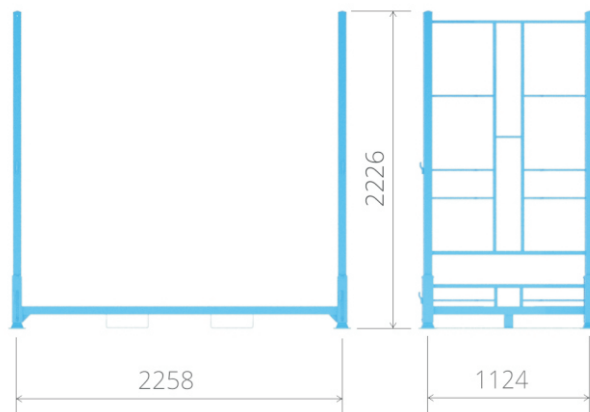

PALLET UP 7

TECHNICAL DATA:

Dimensions	2398x1264x2226mm
Load capacity	1000kg
Stackability : open / close	4 / 20
Surface finish	powder coating RAL 5012

*other colours on request

CHARACTERISTICS:

- stillage and/or transport pallet for passenger tyres
- compatible with the various tyre pallet systems
- optimal use of the storage capacity

ACCESSORIES:

bar - load capacity 200kg per pair