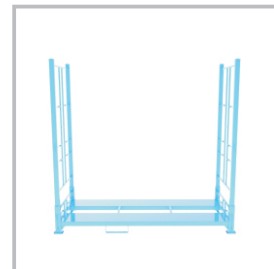

PALLET UP 7

TECHNICAL DATA:

Dimensions	2398x1264x2226mm
Load capacity	1000kg
Stackability : open / close	4 / 20
Surface finish	powder coating RAL 5012

*other colours on request

CHARACTERISTICS:

- stillage and/or transport pallet for passenger tyres
- compatible with the various tyre pallet systems
- optimal use of the storage capacity

ACCESSORIES:

bar - load capacity 200kg per pair