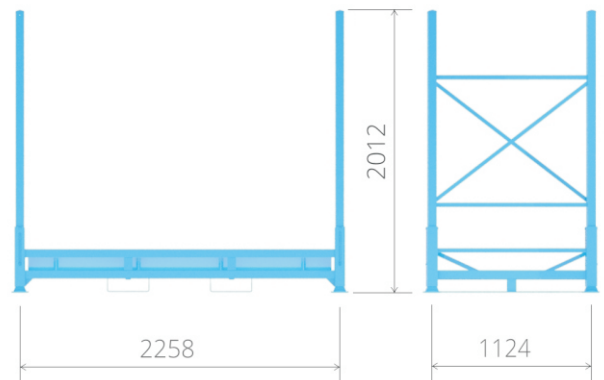

PALLET UP 52

TECHNICAL DATA:

Dimensions	2398x1264x2012mm
Load capacity	1000kg
Stackability : open / close	4 / 20
Surface finish	powder coating RAL 5012

*other colours on request

CHARACTERISTICS:

- stillage and/or transport pallet for truck & bus tyres
- compatible with the various tyre pallet systems
- optimal use of the storage capacity