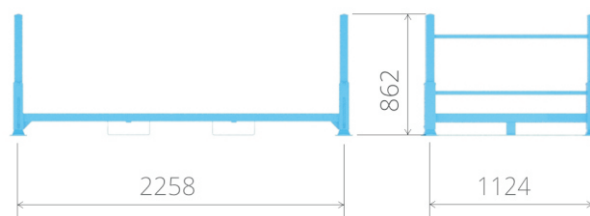

PALLET UP 5

TECHNICAL DATA:

Dimensions	2398x1264x862mm
Load capacity	400kg
Stackability : open / close	10 / 20
Surface finish	powder coating RAL 5012

*other colours on request

CHARACTERISTICS:

- stillage and/or transport pallet for passenger tyres
- compatible with the various tyre pallet systems
- optimal use of the storage capacity