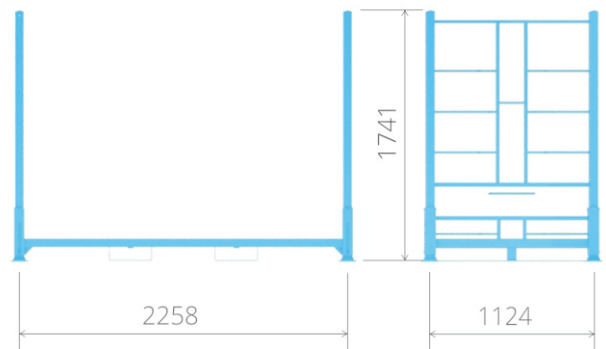

PALLET UP 4

TECHNICAL DATA:

Dimensions	2398x1264x1741mm
Load capacity	850kg
Stackability : open / close	5 / 20
Surface finish	powder coating RAL 5012

*other colours on request

CHARACTERISTICS:

- stillage and/or transport pallet for passenger tyres
- compatible with the various tyre pallet systems
- optimal use of the storage capacity

ACCESSORIES:

bar - load capacity 200kg per pair