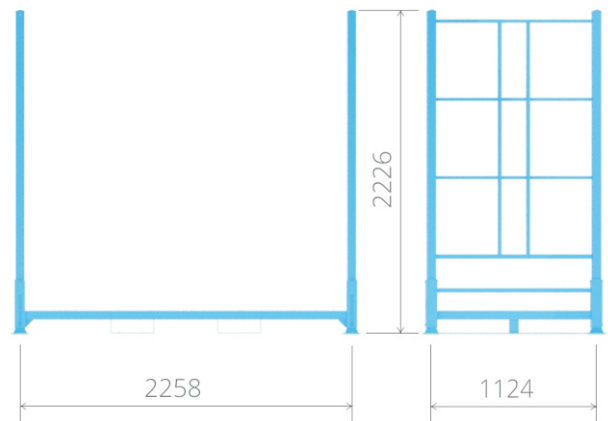

PALLET UP 2

TECHNICAL DATA:

Dimensions	2398x1264x2226mm
Load capacity	1000kg
Stackability : open / close	4 / 20
Surface finish	powder coating RAL 5012

*other colours on request

CHARACTERISTICS:

- stillage and/or transport pallet for passenger tyres
- compatible with the various tyre pallet systems
- optimal use of the storage capacity
- bottom: perforated steel sheet or wire mesh