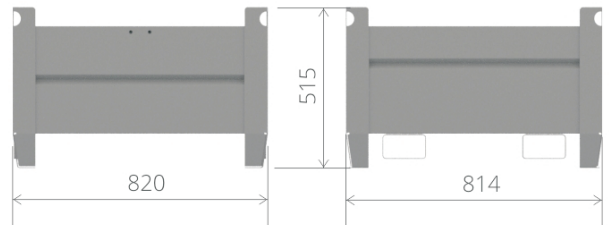

STOCK 800x800

TECHNICAL DATA:

Dimensions	820x814x515mm
Load capacity	500kg
Stackability	4x
Surface finish	powder coated

*other dimensions on request

**other colours on request

CHARACTERISTICS:

- strong and stiff construction
- rounded edges
- emptying using a turntable
- transport also with a manual pallet truck
- matching the modular STOCK container system