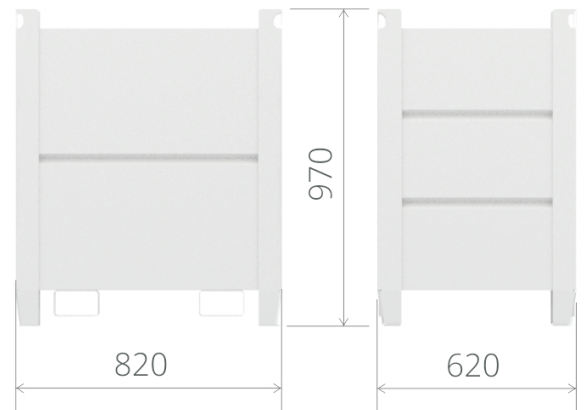

## STOCK 800x600

### TECHNICAL DATA:

Dimensions	820x620x970mm
Load capacity	1000kg
Stackability	4x
Surface finish	powder coated

\*other dimensions on request

\*\*other colours on request

### CHARACTERISTICS:

- strong and stiff construction
- rounded edges
- emptying using a turntable
- transport also with a manual pallet truck
- matching the modular STOCK container system