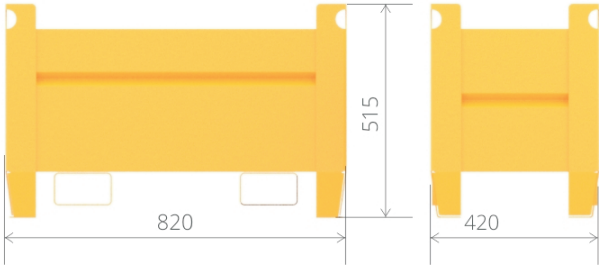

STOCK 800x400

TECHNICAL DATA:

Dimensions	820x406x515mm
Load capacity	500kg
Stackability	4x
Surface finish	powder coated

*other dimensions on request

**other colours on request

CHARACTERISTICS:

- strong and stiff construction
- rounded edges
- emptying using a turntable
- transport also with a manual pallet truck
- matching the modular STOCK container system