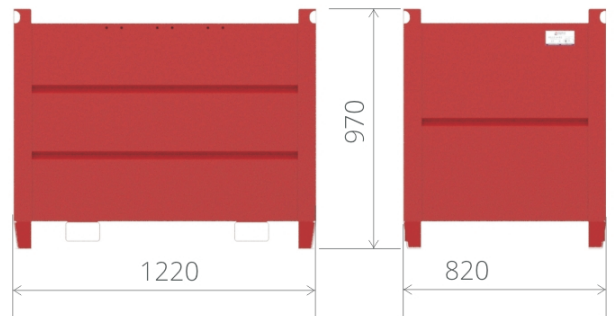

STOCK 1200x800

TECHNICAL DATA:

Dimensions	1220x820x970mm
Load capacity	1000kg
Stackability	4x
Surface finish	powder coated

*other dimensions on request

CHARACTERISTICS:

- strong and stiff construction
- rounded edges
- emptying using a turntable
- transport also with a manual pallet truck
- matching the modular STOCK container system