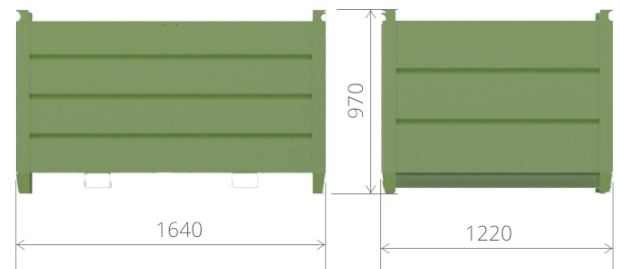

## STOCK 1600x1200

### TECHNICAL DATA:

Dimensions	1640x1220x970mm
Load capacity	1000kg
Stackability	4x
Surface finish	powder coated

\*other dimensions on request

\*\*other colours on request

### CHARACTERISTICS:

- strong and stiff construction
- rounded edges
- emptying using a turntable
- transport also with a manual pallet truck
- matching the modular STOCK container system