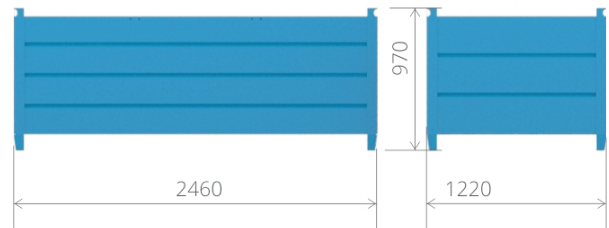

## STOCK 2400x1200

### TECHNICAL DATA:

Dimensions	2460x1220x970mm
Load capacity	1000kg
Stackability	4x
Surface finish	powder coated

\*other dimensions on request

\*\*other colours on request